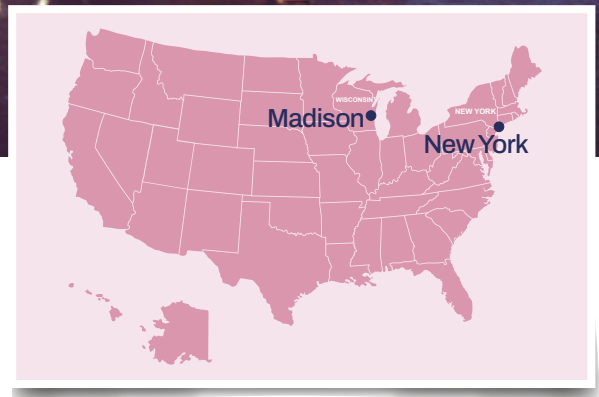

United States

Downtown Manhattan, New York (photo: Unsplash)

WESLI students in front of the Capitol building

WESLI Madison

WESLI is in downtown Madison, Wisconsin - a safe and friendly university town only 2 hours from Chicago. Enjoy new facilities, experienced teachers, and fun in all seasons. Students from 25+ countries each month. Teaching English since 1981.